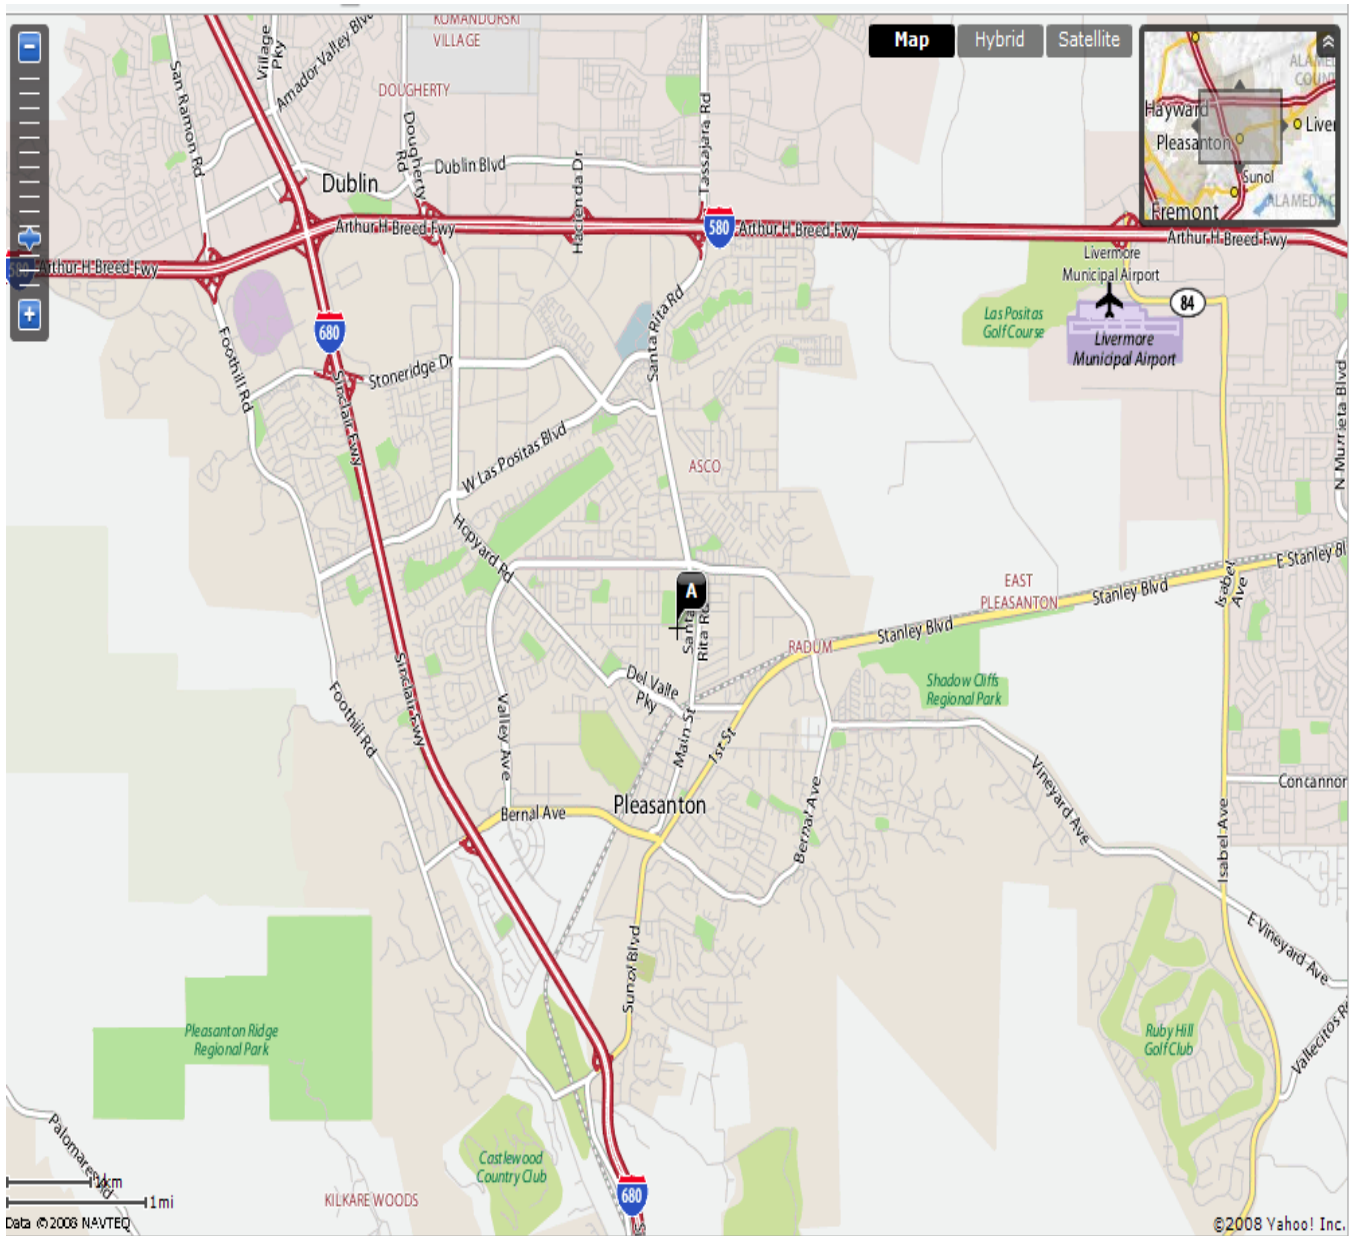

Directions to HAND Support Meetings, first and third Tuesday's at 7:30pm

Address:

Lynnewood United Methodist Church
4444 Black Avenue
Pleasanton, CA 94566

Directions — From 680 South

- Exit Stoneridge Drive
- Turn Left onto Stoneridge Drive
- Turn Right onto Hopyard Blvd.
- Turn Left onto Black Avenue
- Turn Right into Lynnewood United Methodist Church Parking Lot at 4444 Black Avenue

Directions — From 580 West

- Exit Santa Rita
- Turn Left onto Santa Rita
- Turn Right onto Black Avenue
- Turn Left into into Lynnewood United Methodist Church Parking Lot at 4444 Black Avenue

HAND Support Meeting Calendar for 2010