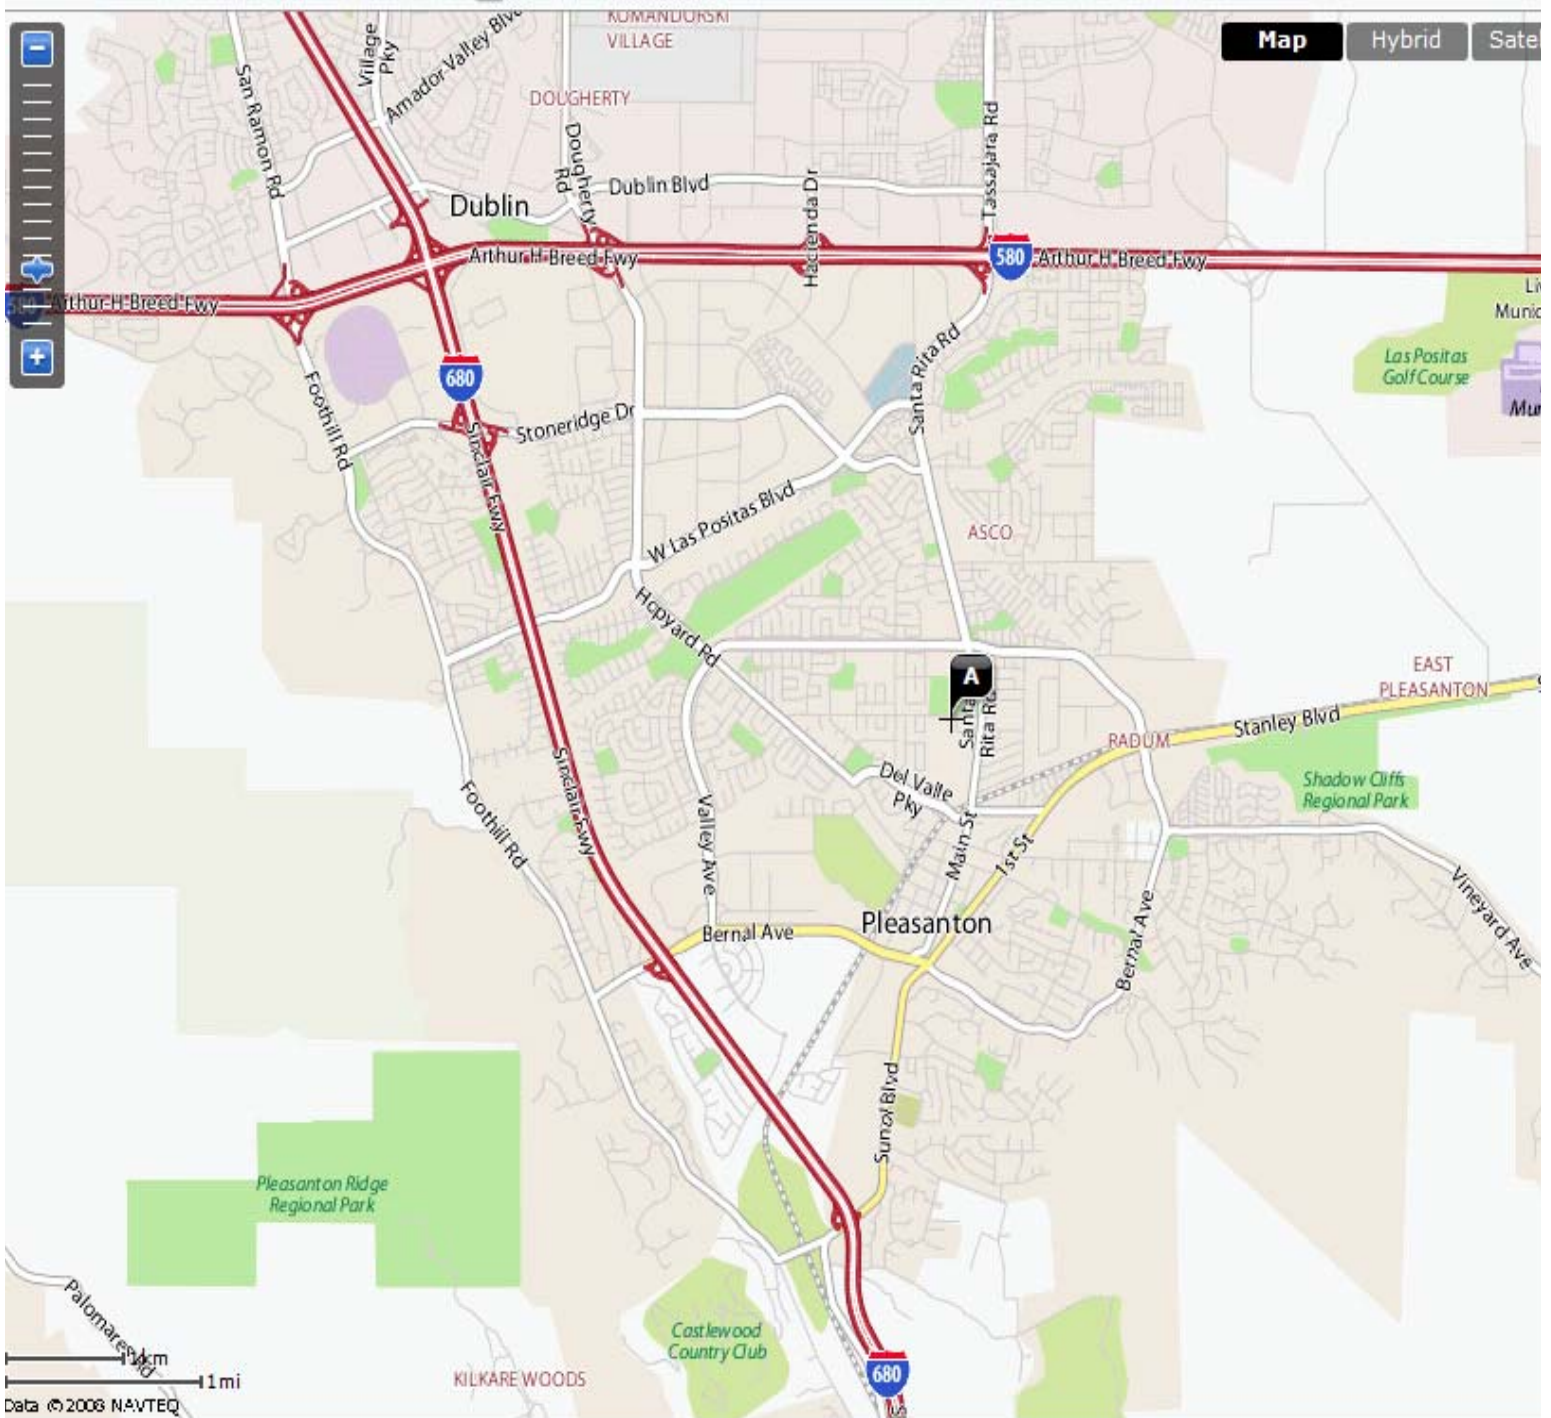

Directions to HAND Support Meetings the first Tuesday of every month at 7:30pm

Address:

Lynnewood United Methodist Church
4444 Black Avenue
Pleasanton, CA 94566

Directions — From 680 South

- Exit Stoneridge Drive
- Turn Left onto Stoneridge Drive
- Turn Right onto Hopyard Blvd.
- Turn Left onto Black Avenue
- Turn Right into Lynnewood United Methodist Church Parking Lot at 4444 Black Avenue

Directions — From 580 West

Su	M	T	W	Th	F	S
JANUARY						2009
28	29	30	31	1	2	3
4	5	6	7	8	9	10
11	12	13	14	15	16	17
18	19	20	21	22	23	24
25	26	27	28	29	30	31

Su	M	T	W	Th	F	S
FEBRUARY			2009			
1	2	3	4	5	6	7
8	9	10	11	12	13	14
15	16	17	18	19	20	21
22	23	24	25	26	27	28